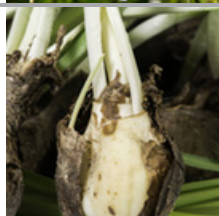

Poppy Inappetance, sedation, slowed breathing and heart rate, coma

Rubber Tree - Cats

Vomiting, loss of coordination, depression

Star of Bethlehem

Drooling, vomiting, collapse, tremors, seizures, death

Stinging Nettle

Swallowed and contact irritation

Tulip Bulbs Vomiting, diarrhoea, difficulty breathing

Wisteria

Vomiting (sometimes bloody), diarrhoea, depression

Yesterday, Today and Tomorrow

Vomiting, diarrhoea, drooling, tremors, seizures